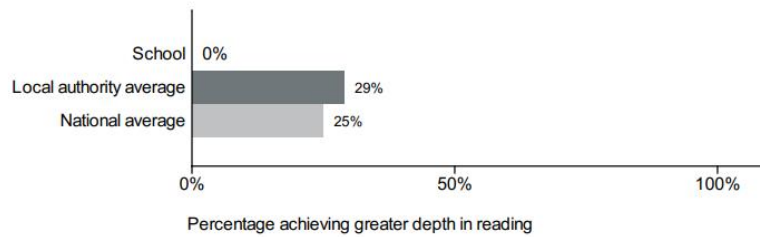

Percentage achieving greater depth in reading

Number of pupils = 13